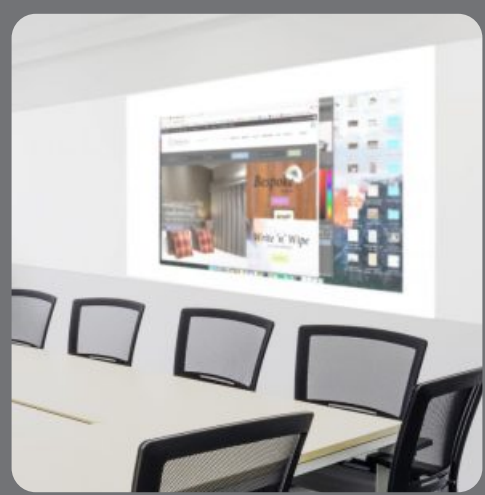

# Write & Wipe

A dry-erase projection capable wallcovering supplied by the meter, and installed like a standard fabric-backed vinyl wallcovering.

Transform any size wall into a large-scale whiteboard. There are no size restrictions with this wallcovering making it easy to incorporate into every workspace.

The wallpaper can be customized to include your company logo, slogan, pictures etc..the possibilities are endless.

Great for Boardrooms, Meeting Rooms and Classrooms.

Uses normal board markers and easy to clean!